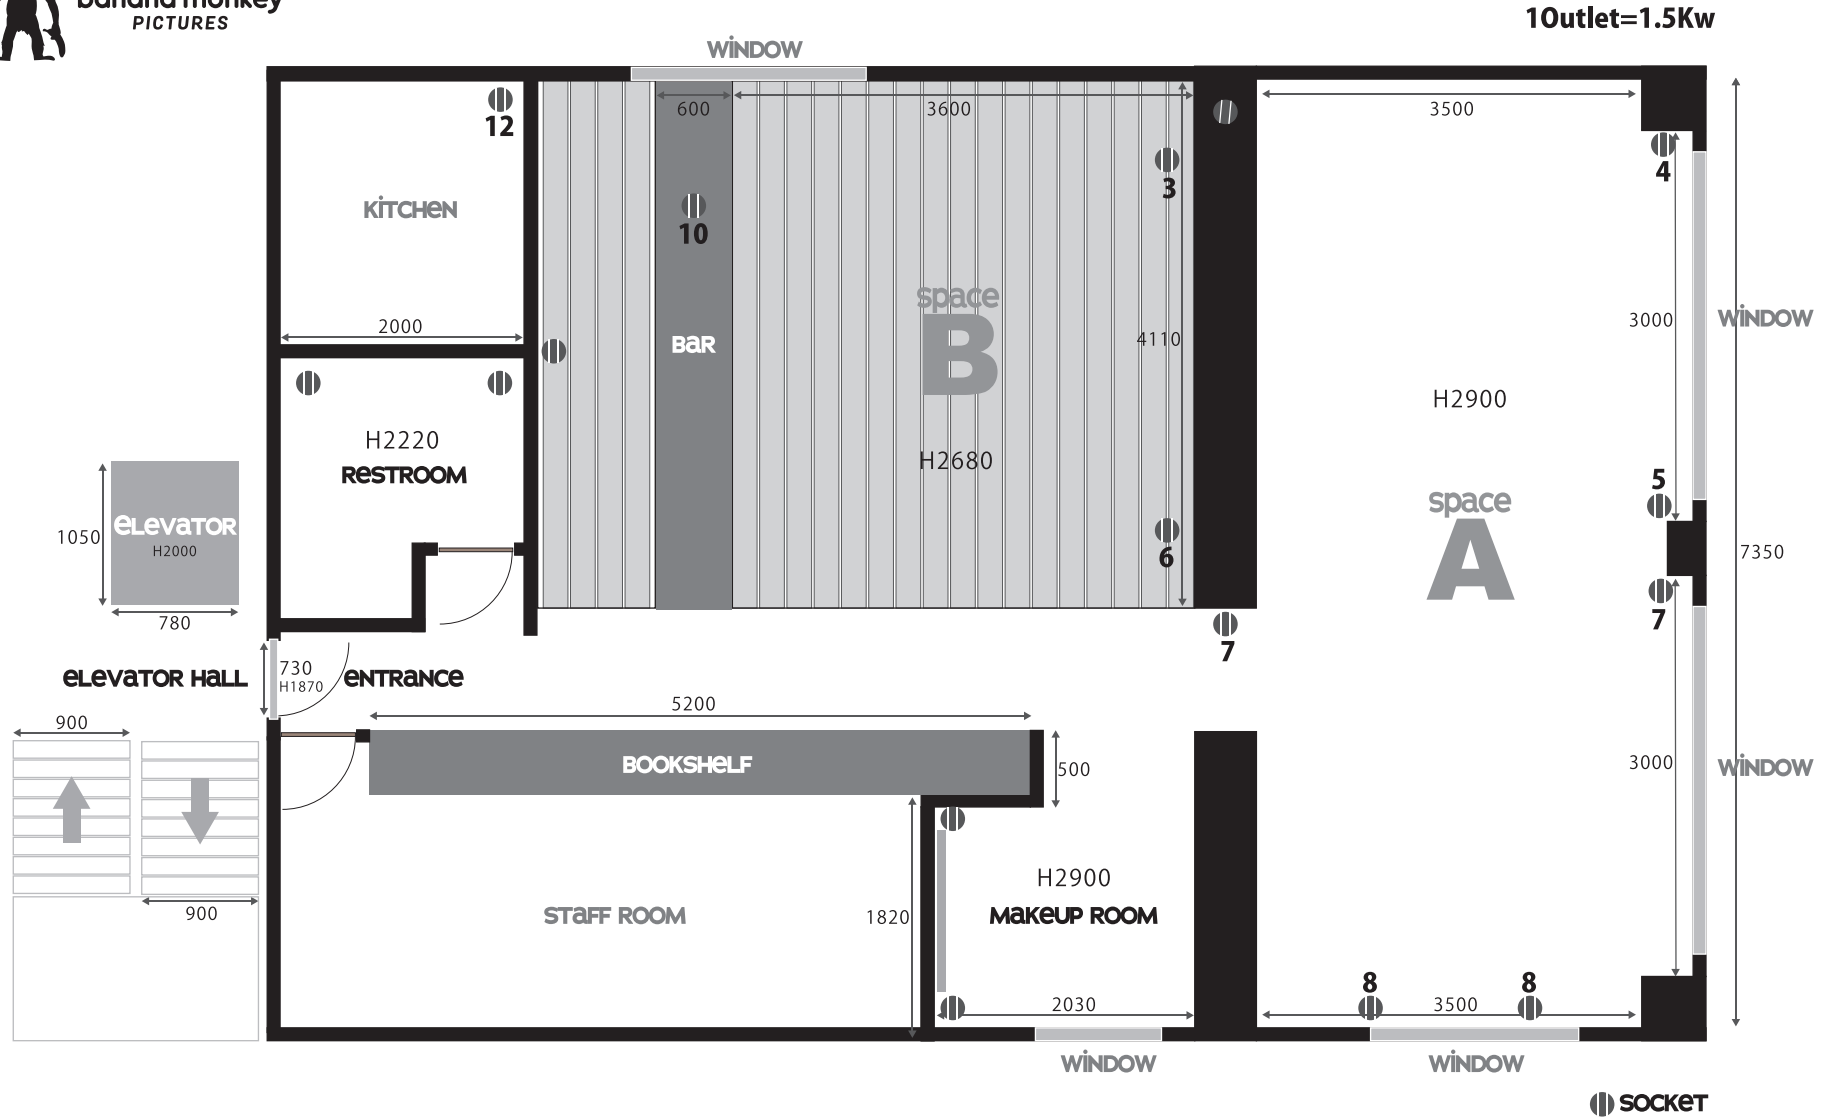

banana monkey
PICTURES

banana monney PICTURES

Kurasawa Bldg3F,5-12-2,Minamiaoyama,Minato-ku,Tokyo,JAPAN 107-006

☎03-6427-9290 📠03-6427-9994

www.bananamonkey-p.com